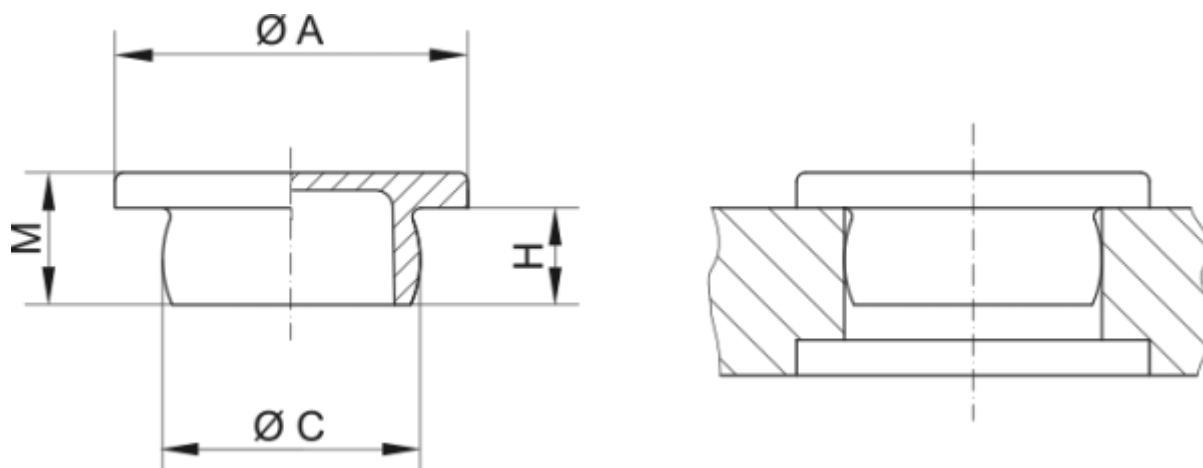

# Data Sheet

Article number: 59GPN300F242

Description: KLEE Round plug GPN 300F - Ø 31

## Measures

---

A = 36

C = 31

H = 12

M = 15